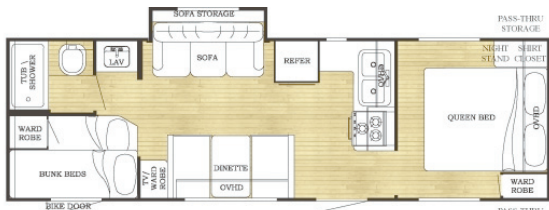

◆◆◆ GULF STREAM RV'S ◆◆◆

CONQUEST 275 FSL
TRAVEL TRAILER

$29,995 MSRP
-$10,027 Edwards/GM Discount

-Bunk Model
-A/C. Stk#43333

$19,968* Sale Price

EMERALD BAY 27BKS
TRAVEL TRAILER