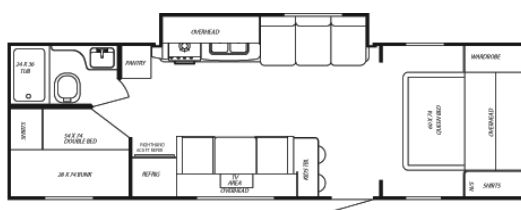

Remote Start

\$8,976* WOW

◆◆◆ GULF STREAM RV'S ◆◆◆

CONQUEST 275 FSL
TRAVEL TRAILER

\$29,995 MSRP
-\$10,027 Edwards/GM Discount

-Bunk Model
-A/C. Stk#43333

\$19,968* Sale Price

EMERALD BAY 27BKS
TRAVEL TRAILER