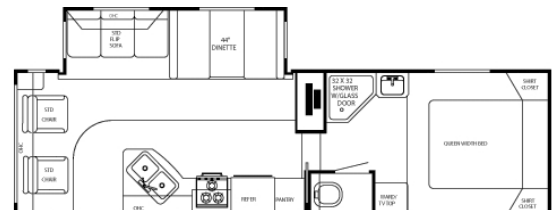

$44,995 MSRP
-$12,128 Edwards/GM Discount

-Hard Wall Luxury
-Winter Pkg. Stk#3906

$32,867* Sale Price

Over 40 Pre-Owned vehicles To Choose From! View Them All On-Line www.edwardsgarage.com

*Disclaimer - Retail purchases only. Fleet and/or wholesale do not qualify for the cash give-away. All prices include all applicable rebates. All prices plus fees and taxes.

Edwards GARAGE Ltd.

Rocky Mountain House 845-3328

Local & Long Distance Call **1-800-668-CHEV (2438)**